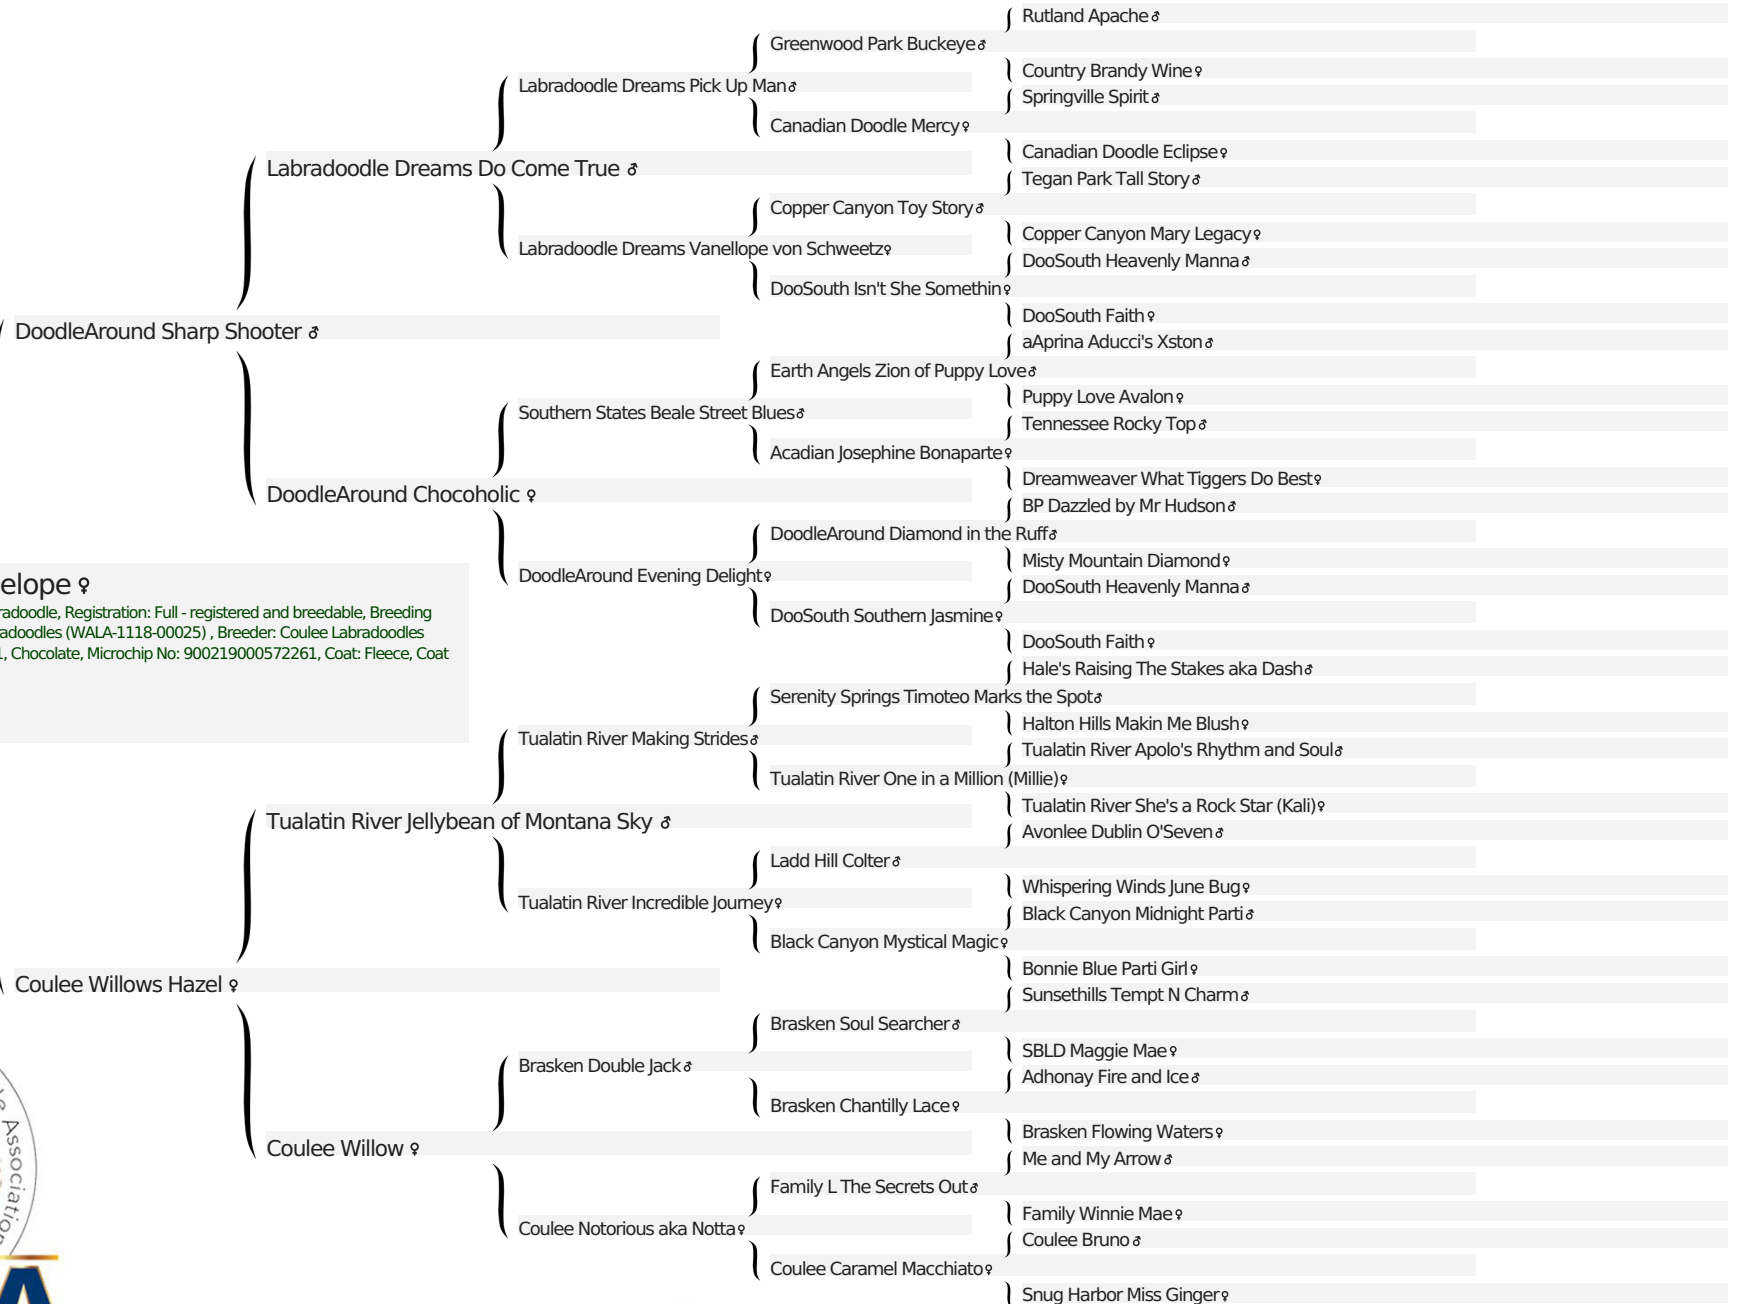

## ♀ Coulee Hazels Penelope

### Coulee Hazels Penelope ♀

WALA00074615, M Australian Labradoodle, Registration: Full - registered and breedable, Breeding Status: Active, Owner: Coulee Labradoodles (WALA-1118-00025), Breeder: Coulee Labradoodles (WALA-1118-00025), 12 Nov 2021, Chocolate, Microchip No: 900219000572261, Coat: Fleece, Coat Pattern: Parti, Size: Medium